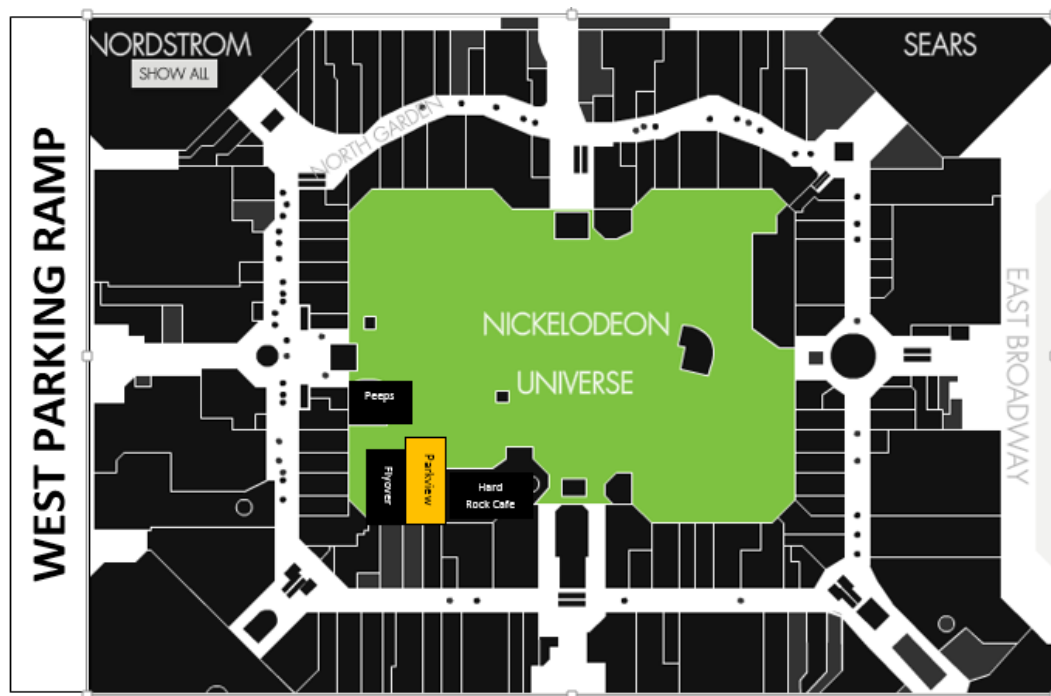

Directions to Parkview Meeting + Event Center

WEST PARKING RAMP (between Nordstrom & Macy's): Open to the public at 7am

ENTER **WEST PARKING RAMP**, accessible from Killebrew Drive, park on street level 1.

Enter main mall entrance, proceed straight ahead into Nickelodeon Universe and take a right past the Peeps store. Parkview Meeting + Event Center, is located in the Southwest corner of the Nickelodeon Universe between Flyover America and Hard Rock Cafe.

MALL OF AMERICA.